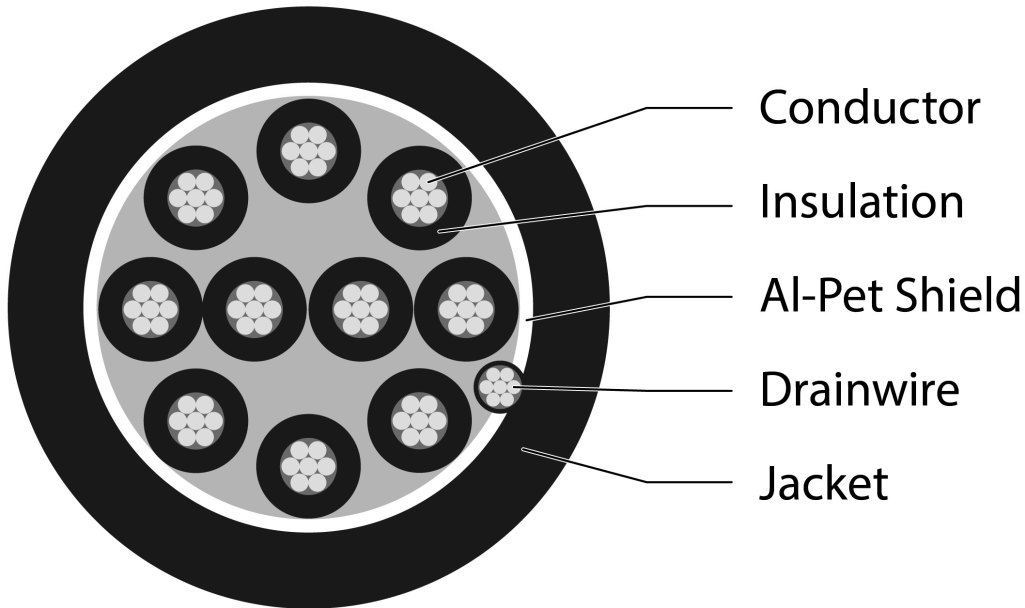

Product drawing

Standards

Applicable standard	Detail
RoHS-II/-III (2011/65/EU & 2015/863): 2023	Our products, demonstrate full adherence to the regulatory stipulations of the EU Directive 2011/65/EU (RoHS-II) and its corresponding delegated directive 2015/863 (RoHS-III)
WFD	Compliant to Waste Framework Directive
SCIP	Compliant - Does Not Contain Substances of Concern in Products