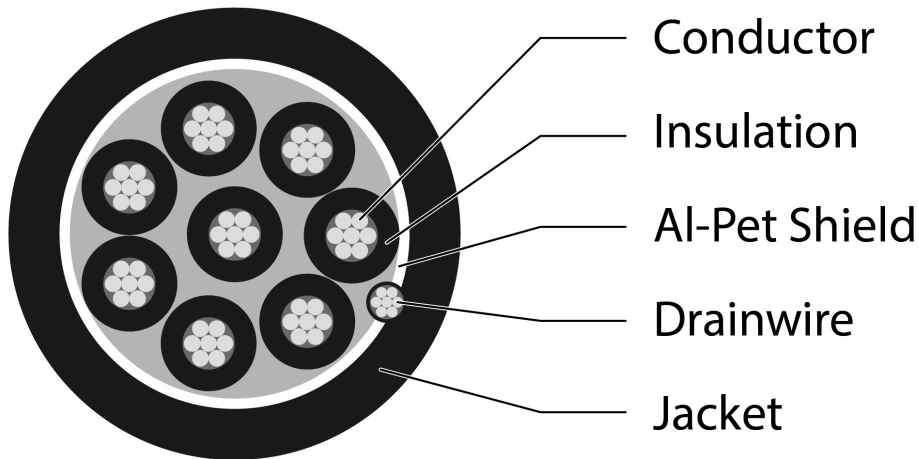

Product drawing

Standards

Applicable standard	Detail
RoHS-II/-III (2011/65/EU & 2015/863): 2023	Our products, demonstrate full adherence to the regulatory stipulations of the EU Directive 2011/65/EU (RoHS-II) and its corresponding delegated directive 2015/863 (RoHS-III)
WFD	Compliant to Waste Framework Directive
SCIP	Compliant - Does Not Contain Substances of Concern in Products