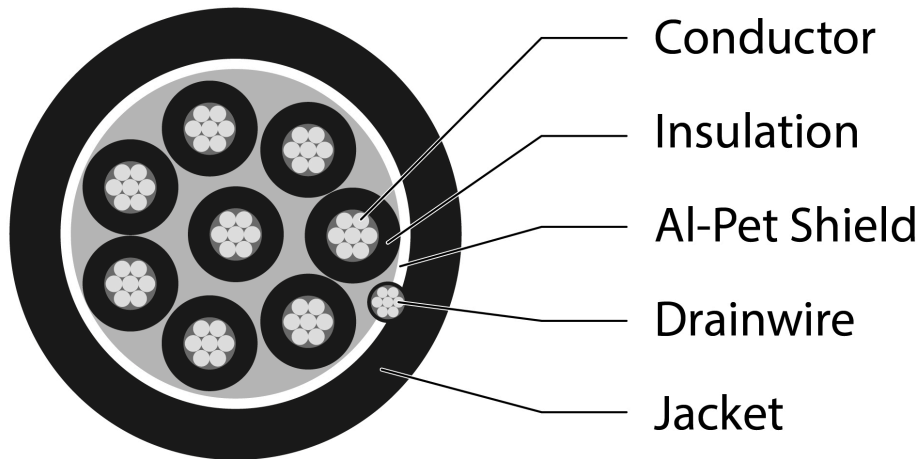

Product drawing

Standards

Applicable standard	Detail
RoHS-II/-III (2011/65/EU & 2015/863): 2023	Our products, demonstrate full adherence to the regulatory stipulations of the EU Directive 2011/65/EU (RoHS-II) and its corresponding delegated directive 2015/863 (RoHS-III)
WFD	Compliant to Waste Framework Directive
SCIP	Compliant - Does Not Contain Substances of Concern in Products