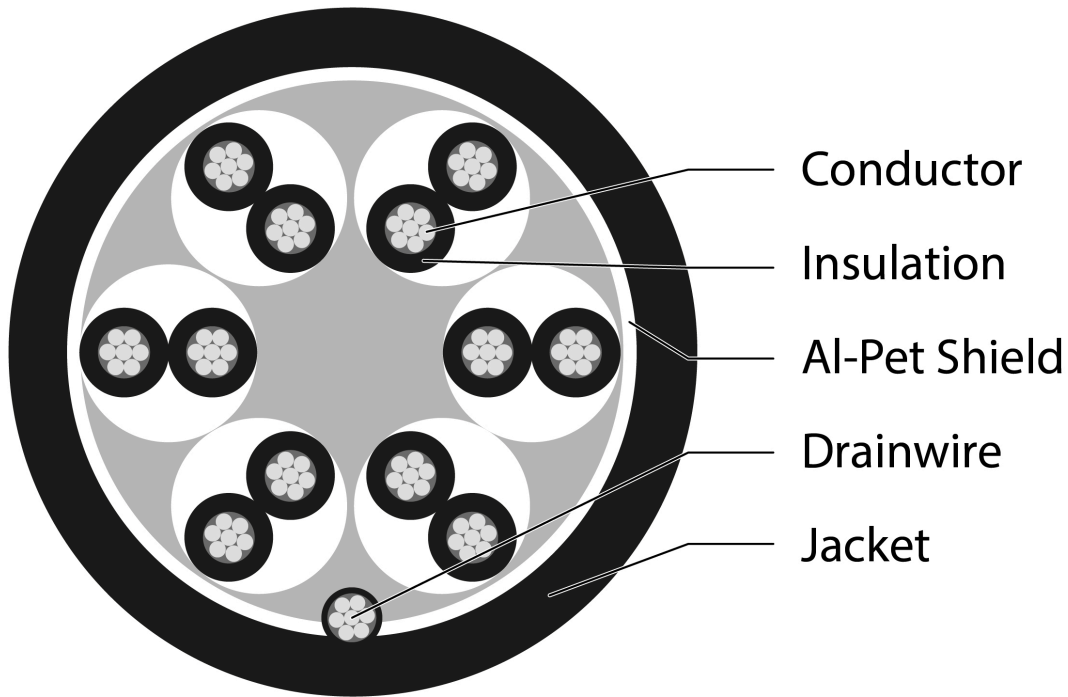

Product drawing

Standards

Applicable standard	Detail
RoHS-II/-III (2011/65/EU & 2015/863): 2023	Our products, demonstrate full adherence to the regulatory stipulations of the EU Directive 2011/65/EU (RoHS-II) and its corresponding delegated directive 2015/863 (RoHS-III)
WFD	Compliant to Waste Framework Directive
SCIP	Compliant - Does Not Contain Substances of Concern in Products