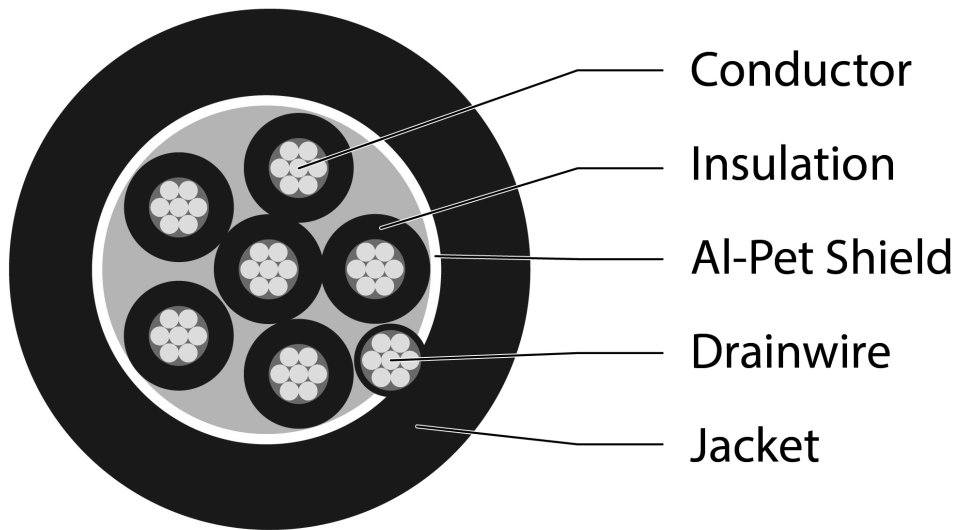

Product drawing

Standards

Applicable standard	Detail
RoHS-II/-III (2011/65/EU & 2015/863): 2023	Our products, demonstrate full adherence to the regulatory stipulations of the EU Directive 2011/65/EU (RoHS-II) and its corresponding delegated directive 2015/863 (RoHS-III)
Directive 2008/98/EC (WFD)	Waste Framework Directive — compliant. Implemented in the UK through the Waste (England and Wales) Regulations 2011 (SI 2011 No. 988)