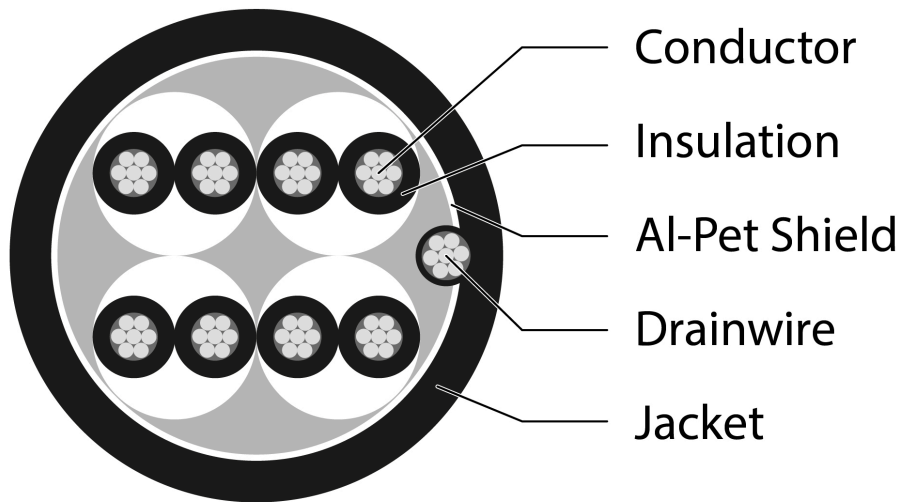

Product drawing

Standards

Applicable standard	Detail
RoHS-II/-III (2011/65/EU & 2015/863): 2023	Our products, demonstrate full adherence to the regulatory stipulations of the EU Directive 2011/65/EU (RoHS-II) and its corresponding delegated directive 2015/863 (RoHS-III)
WFD	Compliant to Waste Framework Directive
SCIP	Compliant - Does Not Contain Substances of Concern in Products