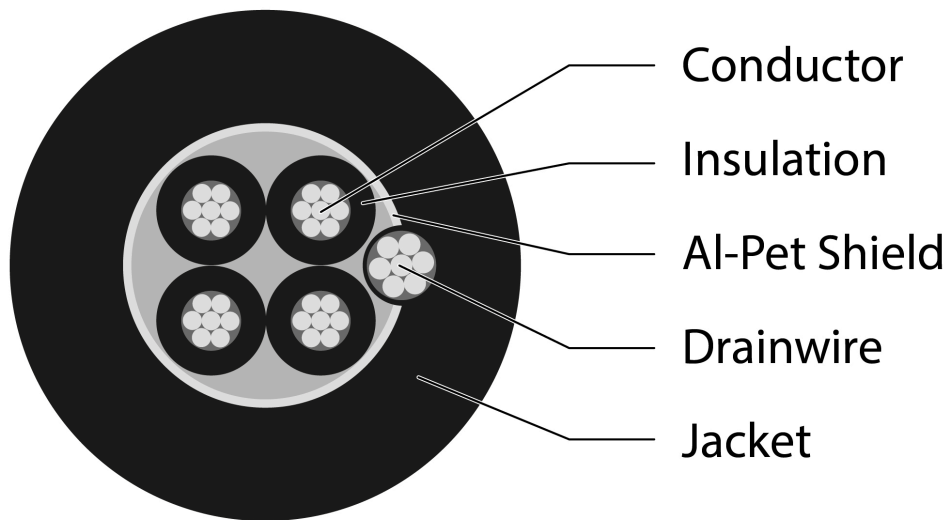

Product drawing

Standards

Applicable standard	Detail
RoHS-II/-III (2011/65/EU & 2015/863): 2023	Our products, demonstrate full adherence to the regulatory stipulations of the EU Directive 2011/65/EU (RoHS-II) and its corresponding delegated directive 2015/863 (RoHS-III)
Directive 2008/98/EC (WFD)	Waste Framework Directive — compliant. Implemented in the UK through the Waste (England and Wales) Regulations 2011 (SI 2011 No. 988)