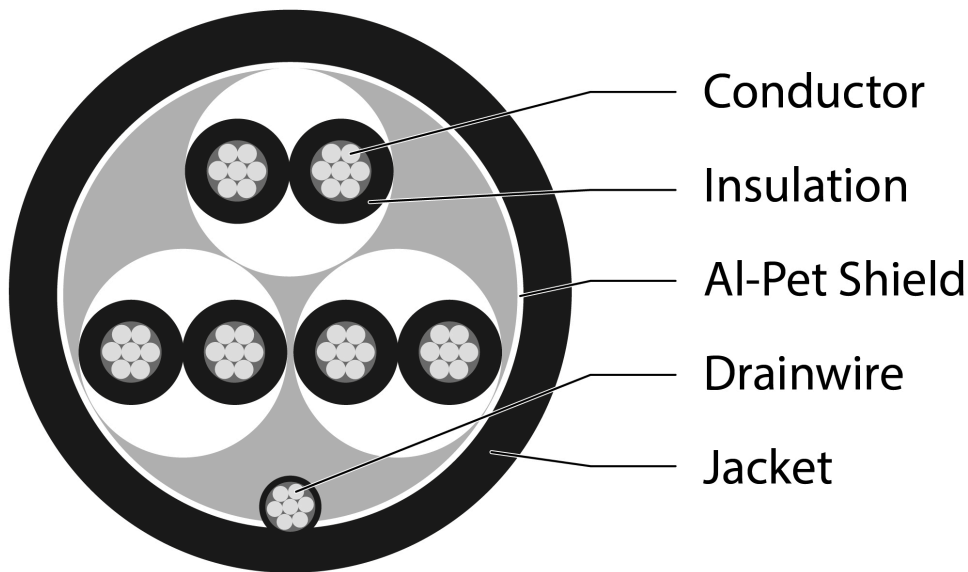

Product drawing

Standards

Applicable standard	Detail
RoHS-II/-III (2011/65/EU & 2015/863): 2023	Our products, demonstrate full adherence to the regulatory stipulations of the EU Directive 2011/65/EU (RoHS-II) and its corresponding delegated directive 2015/863 (RoHS-III)
Directive 2008/98/EC (WFD)	Waste Framework Directive — compliant. Implemented in the UK through the Waste (England and Wales) Regulations 2011 (SI 2011 No. 988)