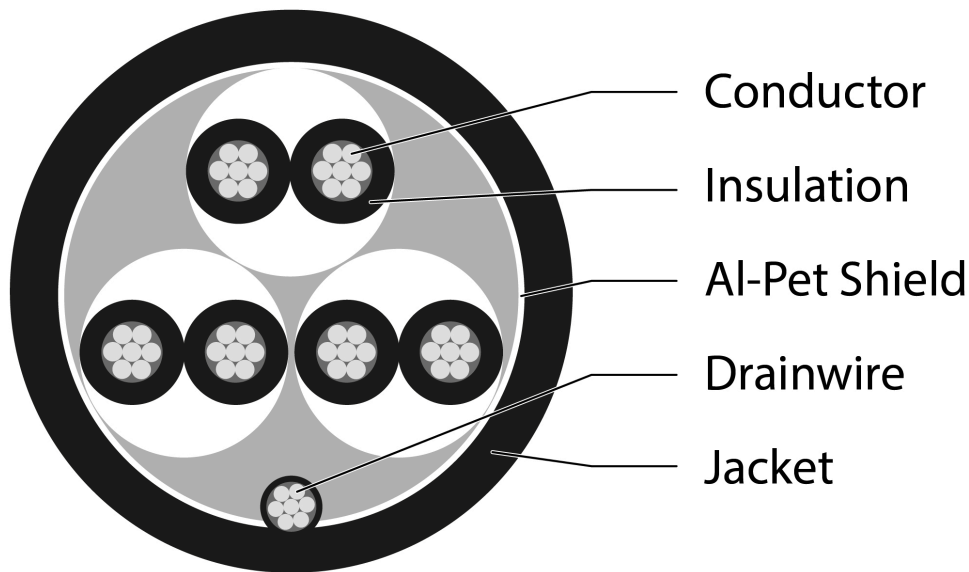

Product drawing

Standards

Applicable standard	Detail
RoHS-II/-III (2011/65/EU & 2015/863): 2023	Our products, demonstrate full adherence to the regulatory stipulations of the EU Directive 2011/65/EU (RoHS-II) and its corresponding delegated directive 2015/863 (RoHS-III)
WFD	Compliant to Waste Framework Directive
SCIP	Compliant - Does Not Contain Substances of Concern in Products