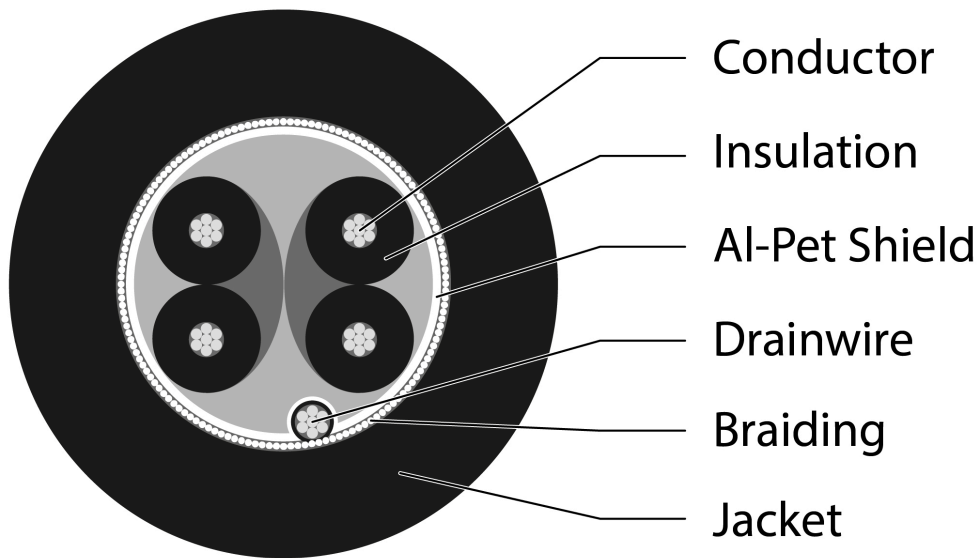

Product drawing

Standards

Applicable standard	Detail
RoHS-II/-III (2011/65/EU & 2015/863): 2023	Our products, demonstrate full adherence to the regulatory stipulations of the EU Directive 2011/65/EU (RoHS-II) and its corresponding delegated directive 2015/863 (RoHS-III)
WFD	Compliant to Waste Framework Directive
SCIP	Compliant - Does Not Contain Substances of Concern in Products