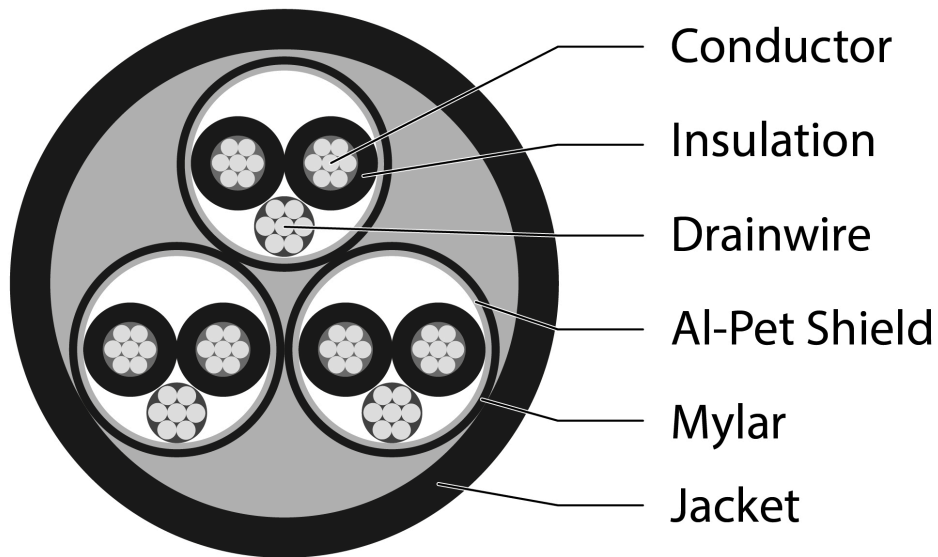

Product drawing

Standards

Applicable standard	Detail
RoHS-II/-III (2011/65/EU & 2015/863): 2023	Our products, demonstrate full adherence to the regulatory stipulations of the EU Directive 2011/65/EU (RoHS-II) and its corresponding delegated directive 2015/863 (RoHS-III)
WFD	Compliant to Waste Framework Directive
SCIP	Compliant - Does Not Contain Substances of Concern in Products