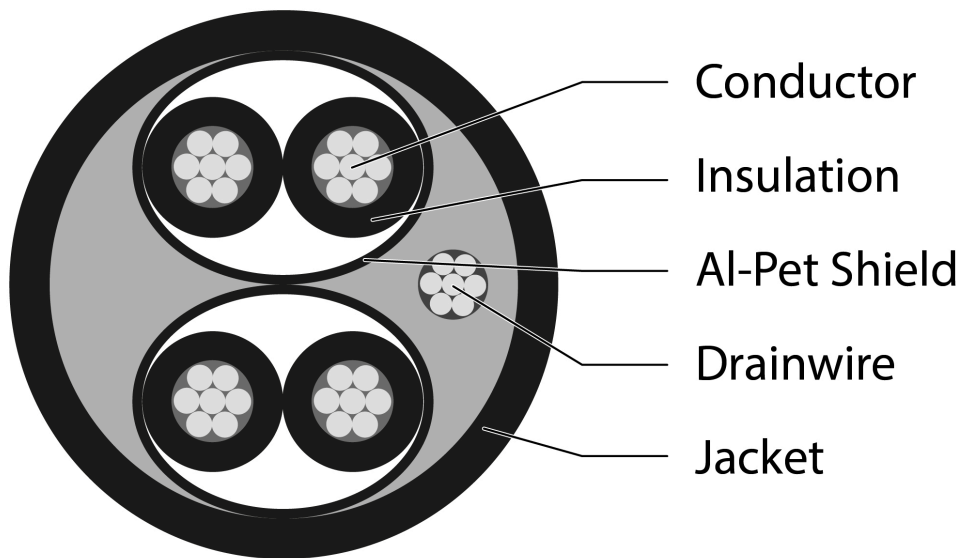

Product drawing

Partcodes

Partcodes	Description
2202PIFPP	aura 22AWG 2 Pair Belden Alternative Multicore Cable LSZH Eca Type 8723 Per Metre Grey
2202PIFPP100	aura 22AWG 2 Pair Belden Alternative Multicore Cable LSZH Eca Type 8723 100m Grey
2202PIFPP100W	aura 22AWG 2 Pair Belden Alternative Multicore Cable LSZH Eca Type 8723 100m White
2202PIFPP200	aura 22AWG 2 Pair Belden Alternative Multicore Cable LSZH Eca Type 8723 200m White