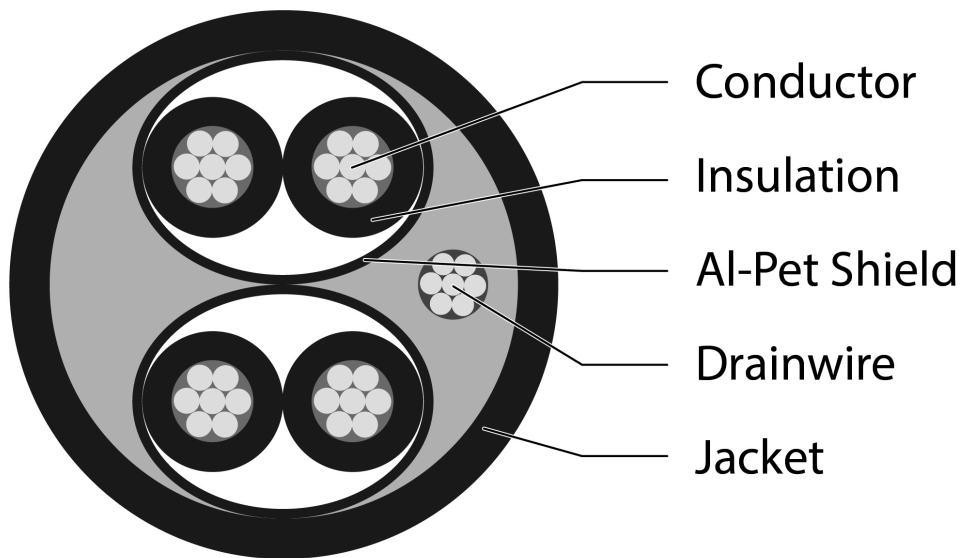

Product drawing

Partcodes

Partcodes	Description
2202PIFPP	aura 22AWG 2 Pair Belden Alternative Multicore Cable LSZH Eca Type 8723 Per Metre Grey
2202PIFPP100	aura 22AWG 2 Pair Belden Alternative Multicore Cable LSZH Eca Type 8723 100m Grey
2202PIFPP100W	aura 22AWG 2 Pair Belden Alternative Multicore Cable LSZH Eca Type 8723 100m White
2202PIFPP200	aura 22AWG 2 Pair Belden Alternative Multicore Cable LSZH Eca Type 8723 200m White