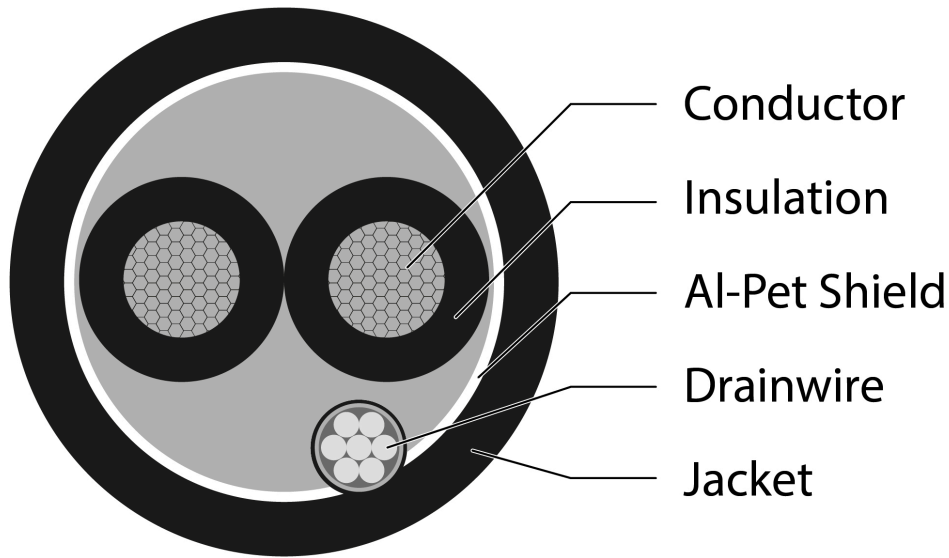

Product drawing

Standards

Applicable standard	Detail
RoHS-II/-III (2011/65/EU & 2015/863): 2023	Our products, demonstrate full adherence to the regulatory stipulations of the EU Directive 2011/65/EU (RoHS-II) and its corresponding delegated directive 2015/863 (RoHS-III)
WFD	Compliant to Waste Framework Directive
SCIP	Compliant - Does Not Contain Substances of Concern in Products