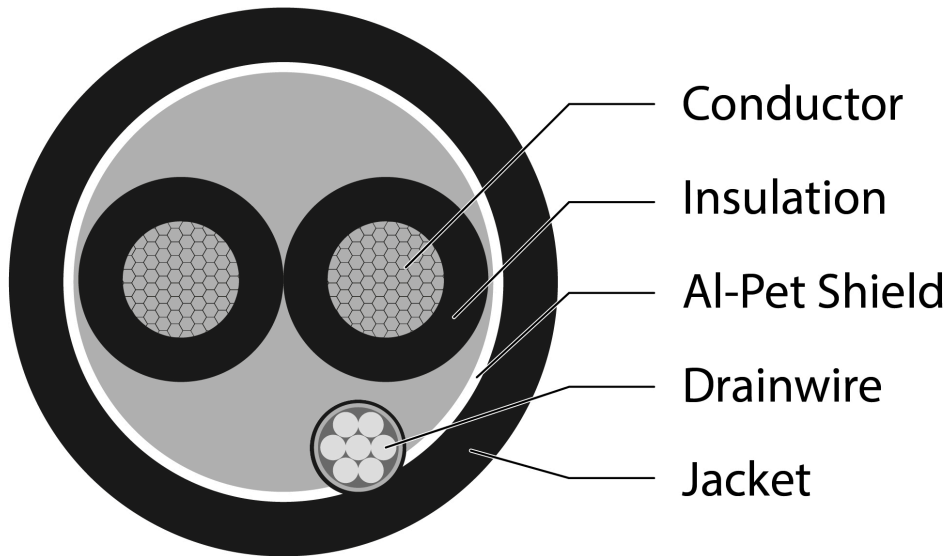

Cross-section diagram

Standards

Applicable standard	Detail
RoHS-II/-III (2011/65/EU & 2015/863): 2023	Our products, demonstrate full adherence to the regulatory stipulations of the EU Directive 2011/65/EU (RoHS-II) and its corresponding delegated directive 2015/863 (RoHS-III)
WFD	Compliant to Waste Framework Directive
SCIP	Compliant - Does Not Contain Substances of Concern in Products